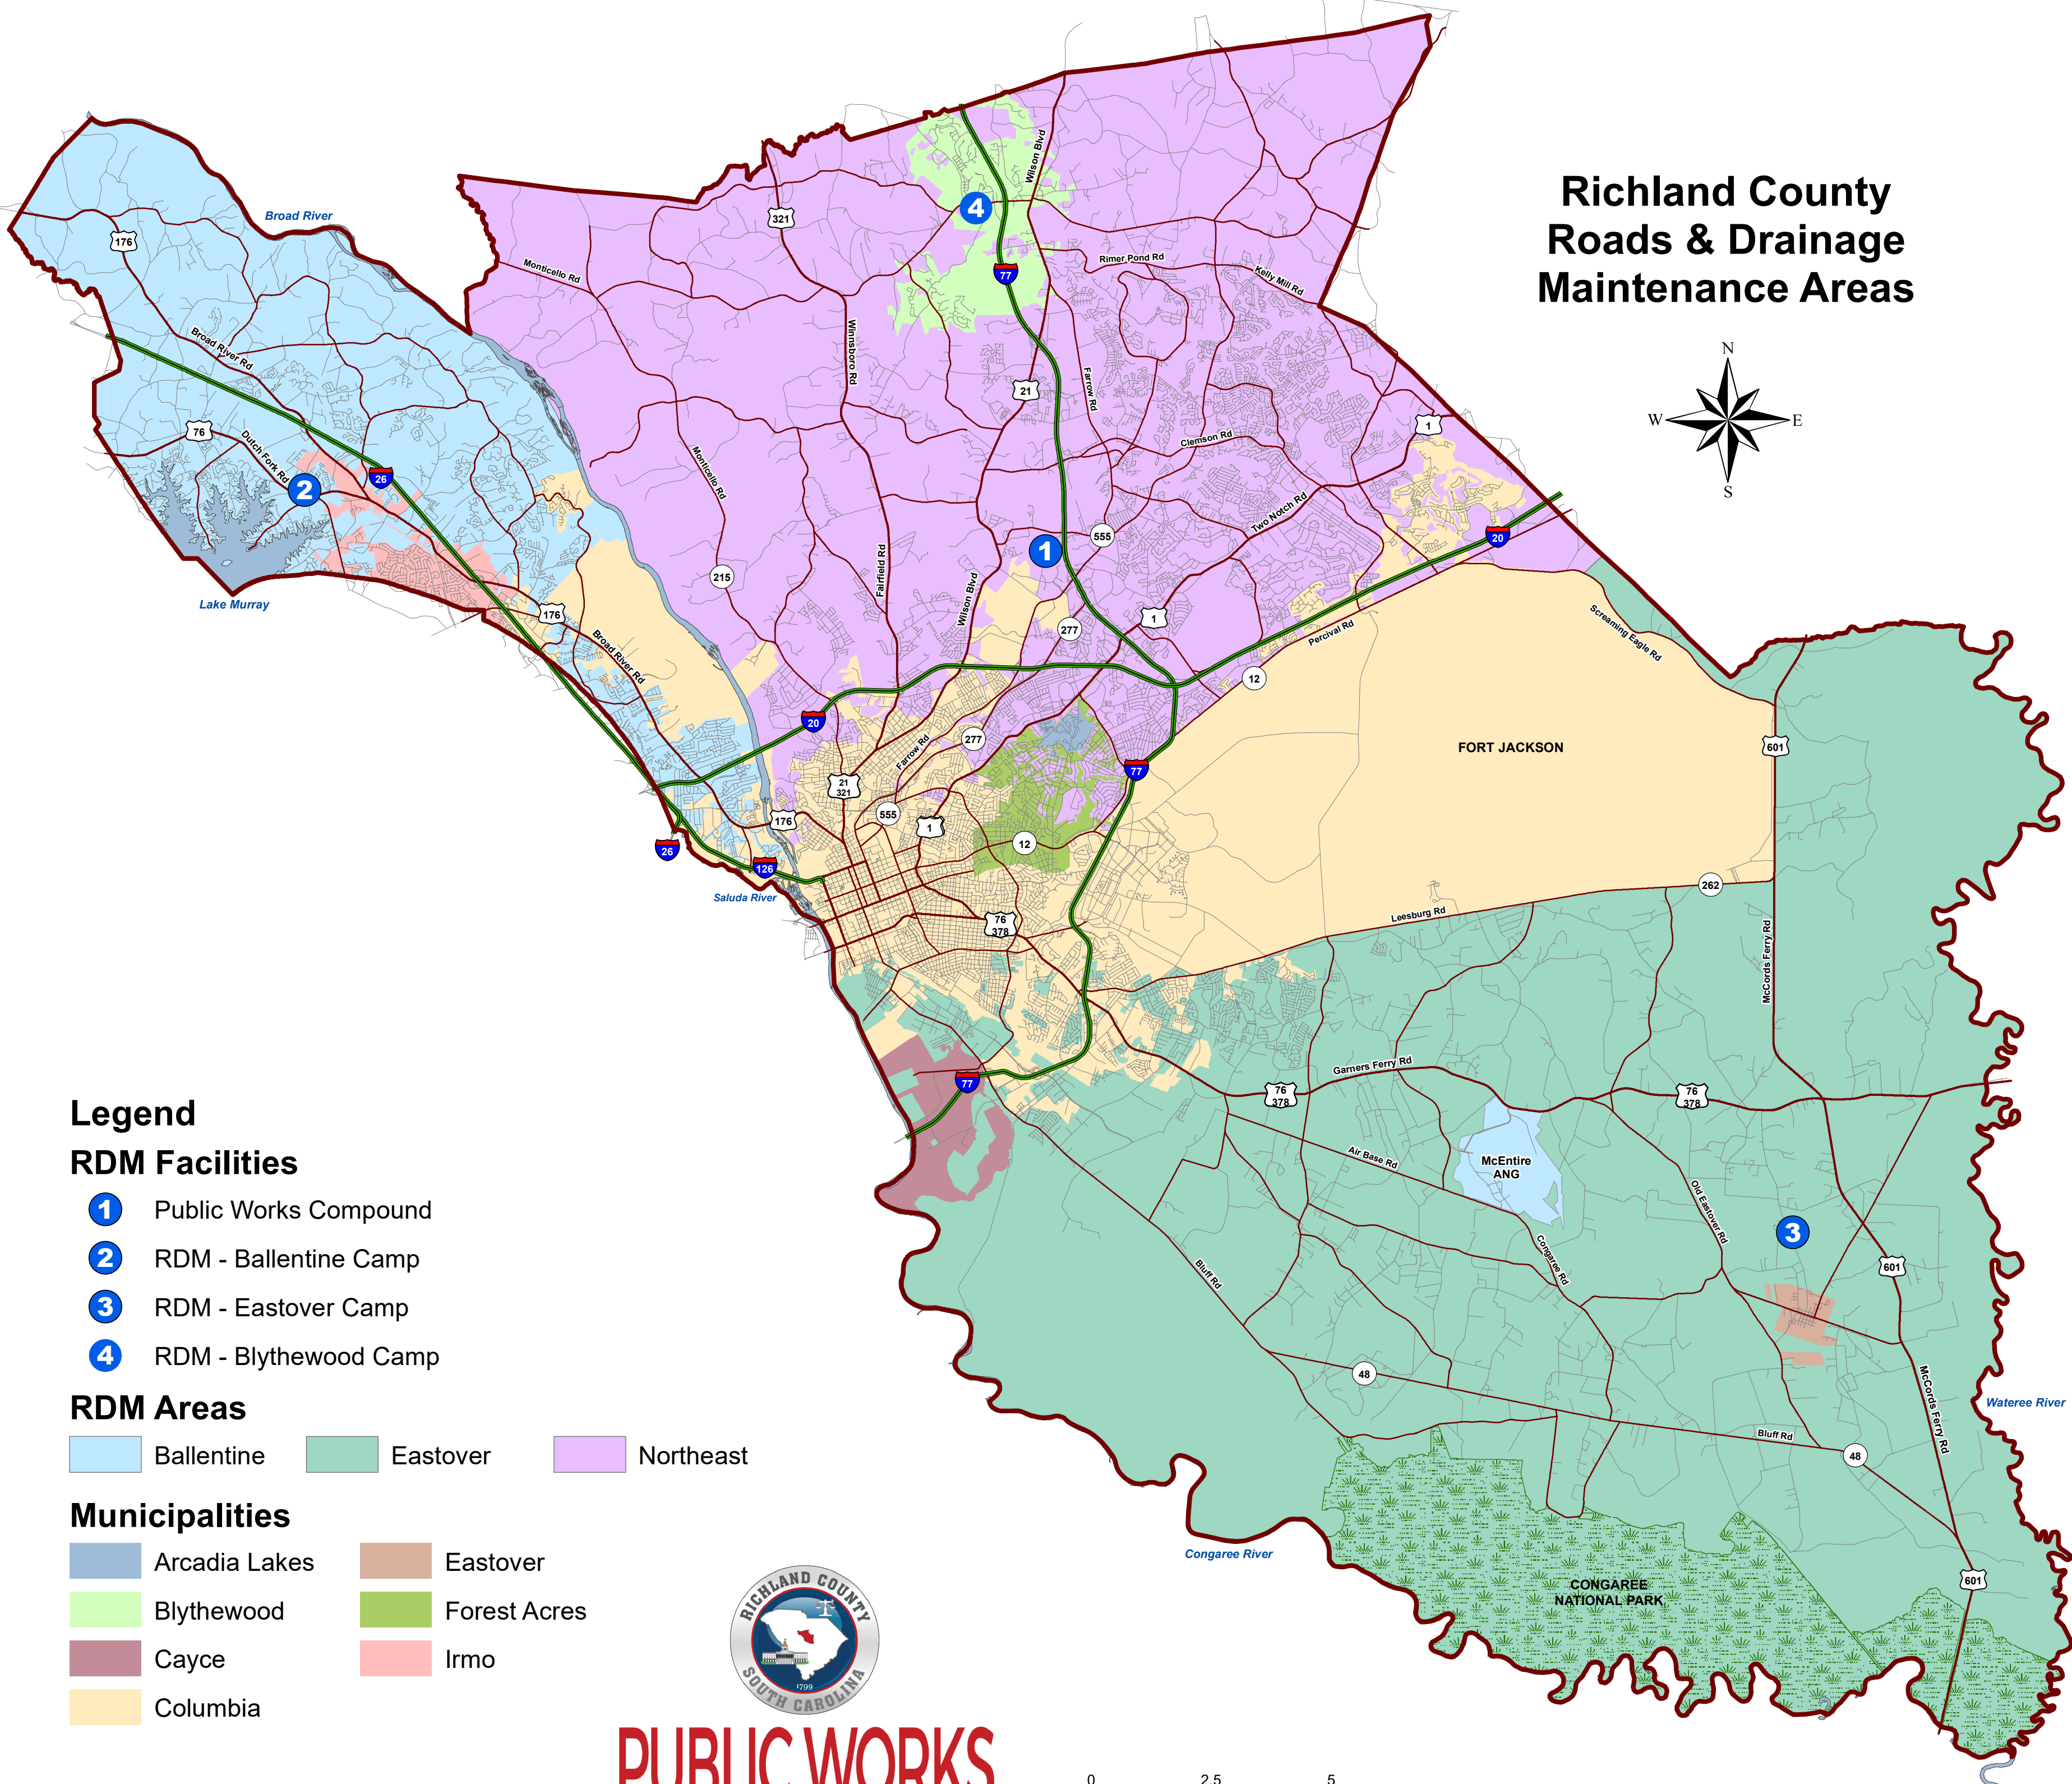

Richland County Roads & Drainage Maintenance Areas

Legend

RDM Facilities

- 1 Public Works Compound
- 2 RDM - Ballentine Camp
- 3 RDM - Eastover Camp
- 4 RDM - Blythewood Camp

RDM Areas

- Ballentine
- Eastover
- Northeast

Municipalities

- Arcadia Lakes
- Blythewood
- Cayce
- Columbia
- Eastover
- Forest Acres
- Irmo

PUBLIC WORKS